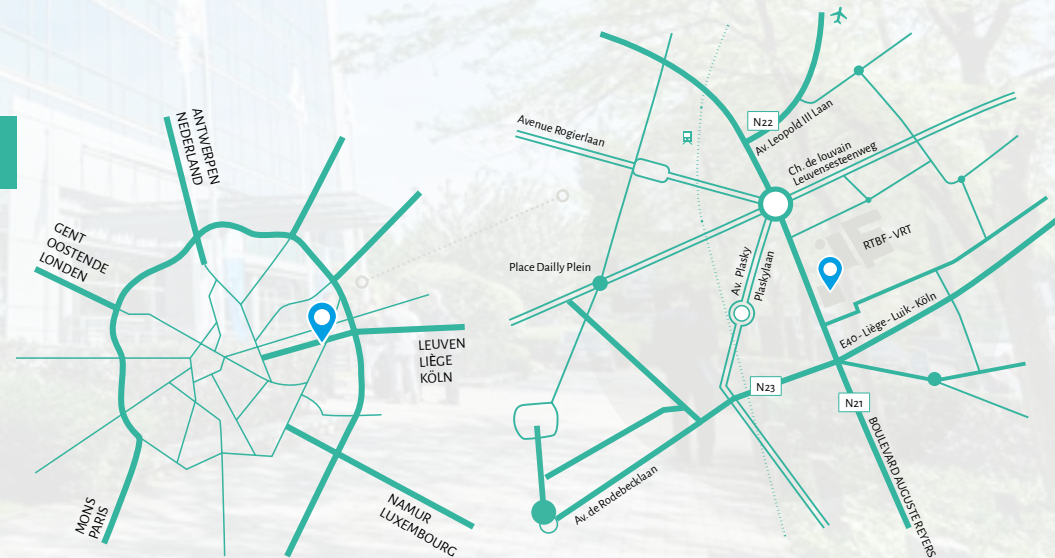

BY PUBLIC TRANSPORT (WWW.STIB-MIVB.BE)

Bus and pre-metro lines with “Diamant” stop at the intersection of Boulevard Auguste Reyers and Avenue du Diamant. BluePoint Brussels is located a few steps further on the corner of Colonel Bourg, near the telecommunications tower “RTBF”.

FROM CENTRAL STATION (+/- 20 MIN.):

- Metro line 1 direction “Stockel”, stop “Montgomery”
- Pre-metro line 25 direction “Rogier” or 7 direction “Heyzel” for 2 stops

FROM SOUTH STATION (+/- 30 MIN.):

- Metro line 2 direction “Elisabeth”, stop “Arts-Loi”
- Metro line 1 direction “Stockel”, stop “Montgomery”
- Pre-metro line 25 direction “Rogier” or 7 direction “Heyzel” for 2 stops

STATION “VILLO!” (DIAMANT) CLOSE BY

GREEN KEY CERTIFIED VENUE

BY CAR

1. FROM THE E40 “OOSTENDE” OR E19 “ANTWERPEN”:

- As you approach “Brussels”, take the exit: RO direction “Zaventem” - E411 “Namen / Namur”.
- Exit: E40 / A3 direction “Luik - Leuven - Brussel”.

3. TAKE DIRECTION “BRUSSEL - BRUXELLES”:

- Take the exit 18 direction “Meiser – Reyers” just before the tunnels and hold your right.
- You are now at the back of the BluePoint building. Follow rue Colonel Bourg until the junction with Boulevard A. Reyers. Turn right and a few meters further on your right after the building you will find the entrance to the BluePoint underground car park.