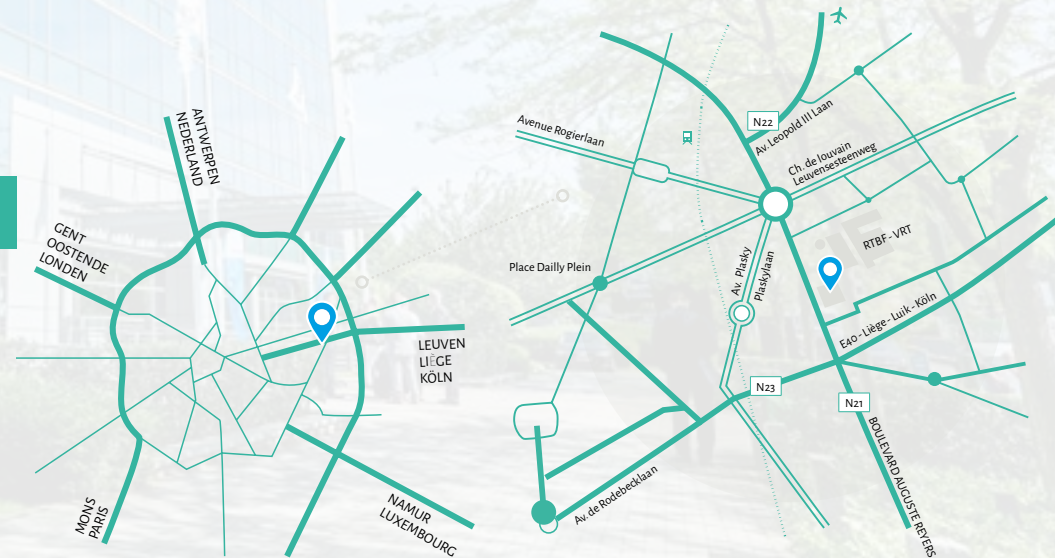

FROM CENTRAL STATION (+/- 20 MIN.):

- Metro line 1 direction “Stockel”, stop “Montgomery”
- Pre-metro line 25 direction “Rogier” or 7 direction “Heyzel” for 2 stops

FROM SOUTH STATION (+/- 30 MIN.):

- Metro line 2 direction “Elisabeth”, stop “Arts-Loi”
- Metro line 1 direction “Stockel”, stop “Montgomery”
- Pre-metro line 25 direction “Rogier” or 7 direction “Heyzel” for 2 stops

BY CAR

1. FROM THE E40 “OOSTENDE” OR E19 “ANTWERPEN”:

- As you approach “Brussels”, take the exit: Ro direction “Zaventem” - E411 “Namen / Namur”.
- Exit: E40 / A3 direction “Luik - Leuven - Brussel”.

2. FROM THE E19 “MONS – BERGEN” OR E411 “NAMEN – NAMUR”:

- When approaching “Brussels”, take the exit: Ro direction “Zaventem” - E411 “Namen / Namur”.
- Exit: E40 / A3 direction “Sint-Stevens-Woluwe / Brussel – Luik – Leuven”.

3. TAKE DIRECTION “BRUSSEL - BRUXELLES”:

- Take the exit 18 direction “Meiser – Reyers” just before the tunnels and hold your right.
- You are now at the back of the BluePoint building. Follow rue Colonel Bourg until the junction with Boulevard A. Reyers. Turn right and a few meters further on your right after the building you will find the entrance to the BluePoint underground car park.