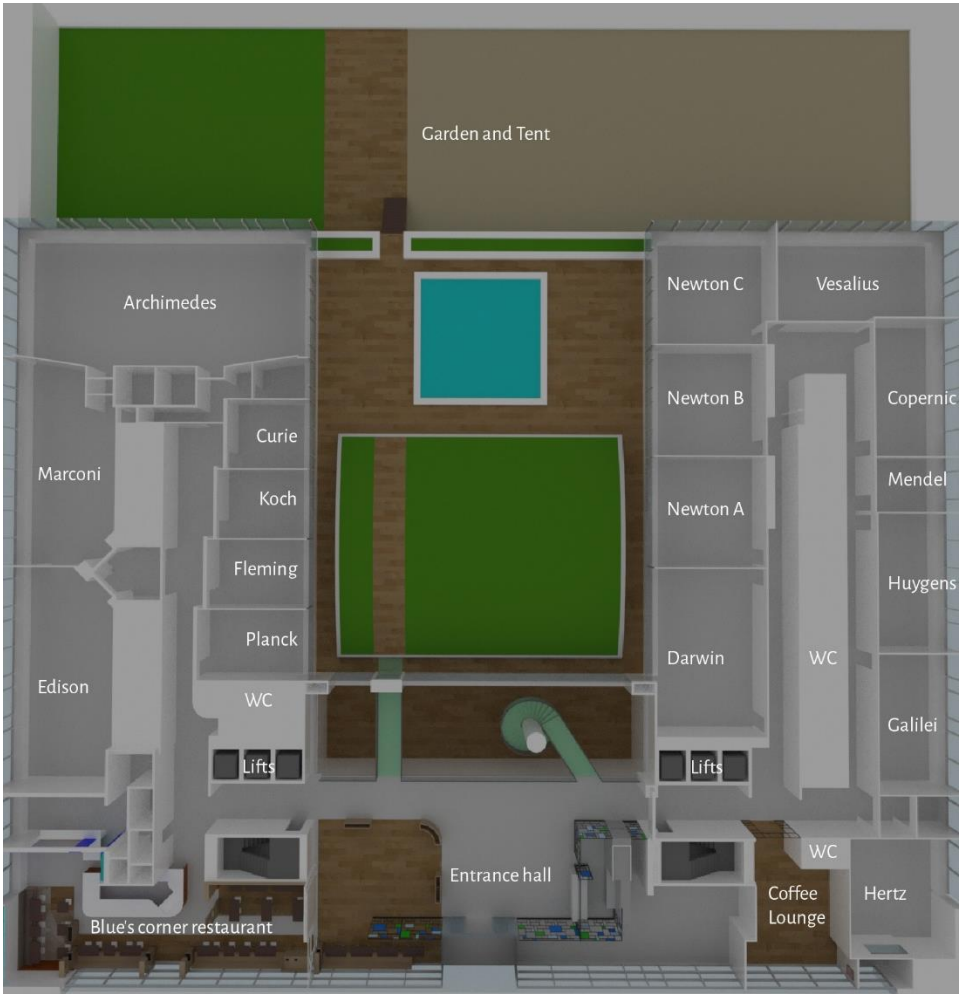

Plan conference center

Ground floor

BLUEPOINT BRUSSELS

Level -1